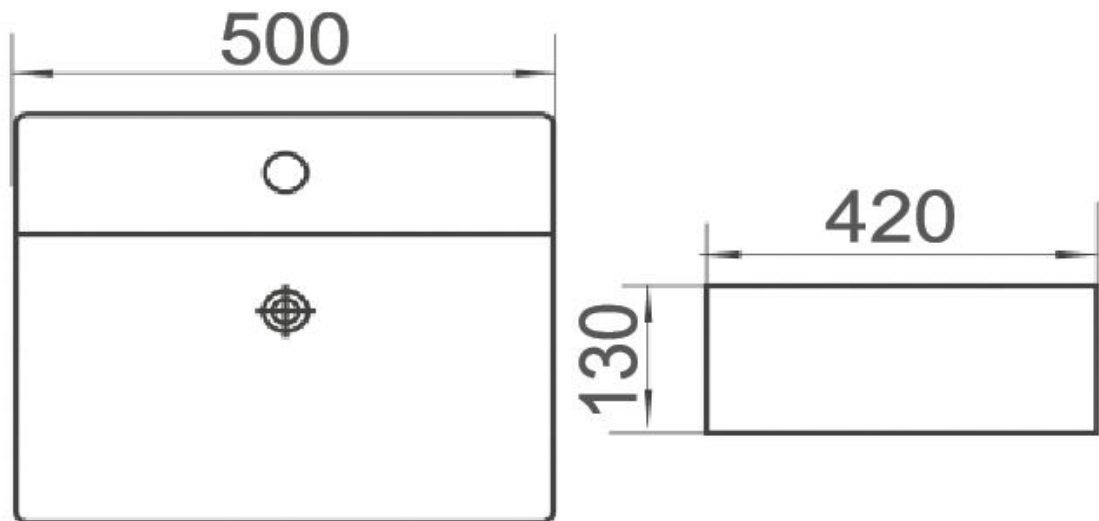

BRAVO

 Gloss White
WB 6042S

SPECIFICATIONS

MATERIAL: Vitreous China

CAPACITY: 6L

MEASUREMENTS: 500 x 420 x 130mm 14KG

WASTE: Use 32mm with Overflow Waste (Not Supplied)

CLEANING & MAINTENANCE: